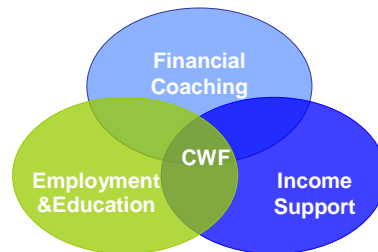

Orientation

Center for Working Families (CWF)

EMPLOYMENT, CREDIT REPAIR, BUDGETING and MORE!

This is an opportunity to hear about the services that Centers for Working Families (CWF) can provide to assist you with improving your current situation.

When: Weekly on Wednesday's at 2:00pm and Friday's at 10:00am

Length: 1 hour (Please arrive 10 minutes early)

Please Bring: A copy of your resume, and a guest if you wish

Location: Lighthouse of Oakland County
45156 Woodward Ave., Pontiac
DOOR C